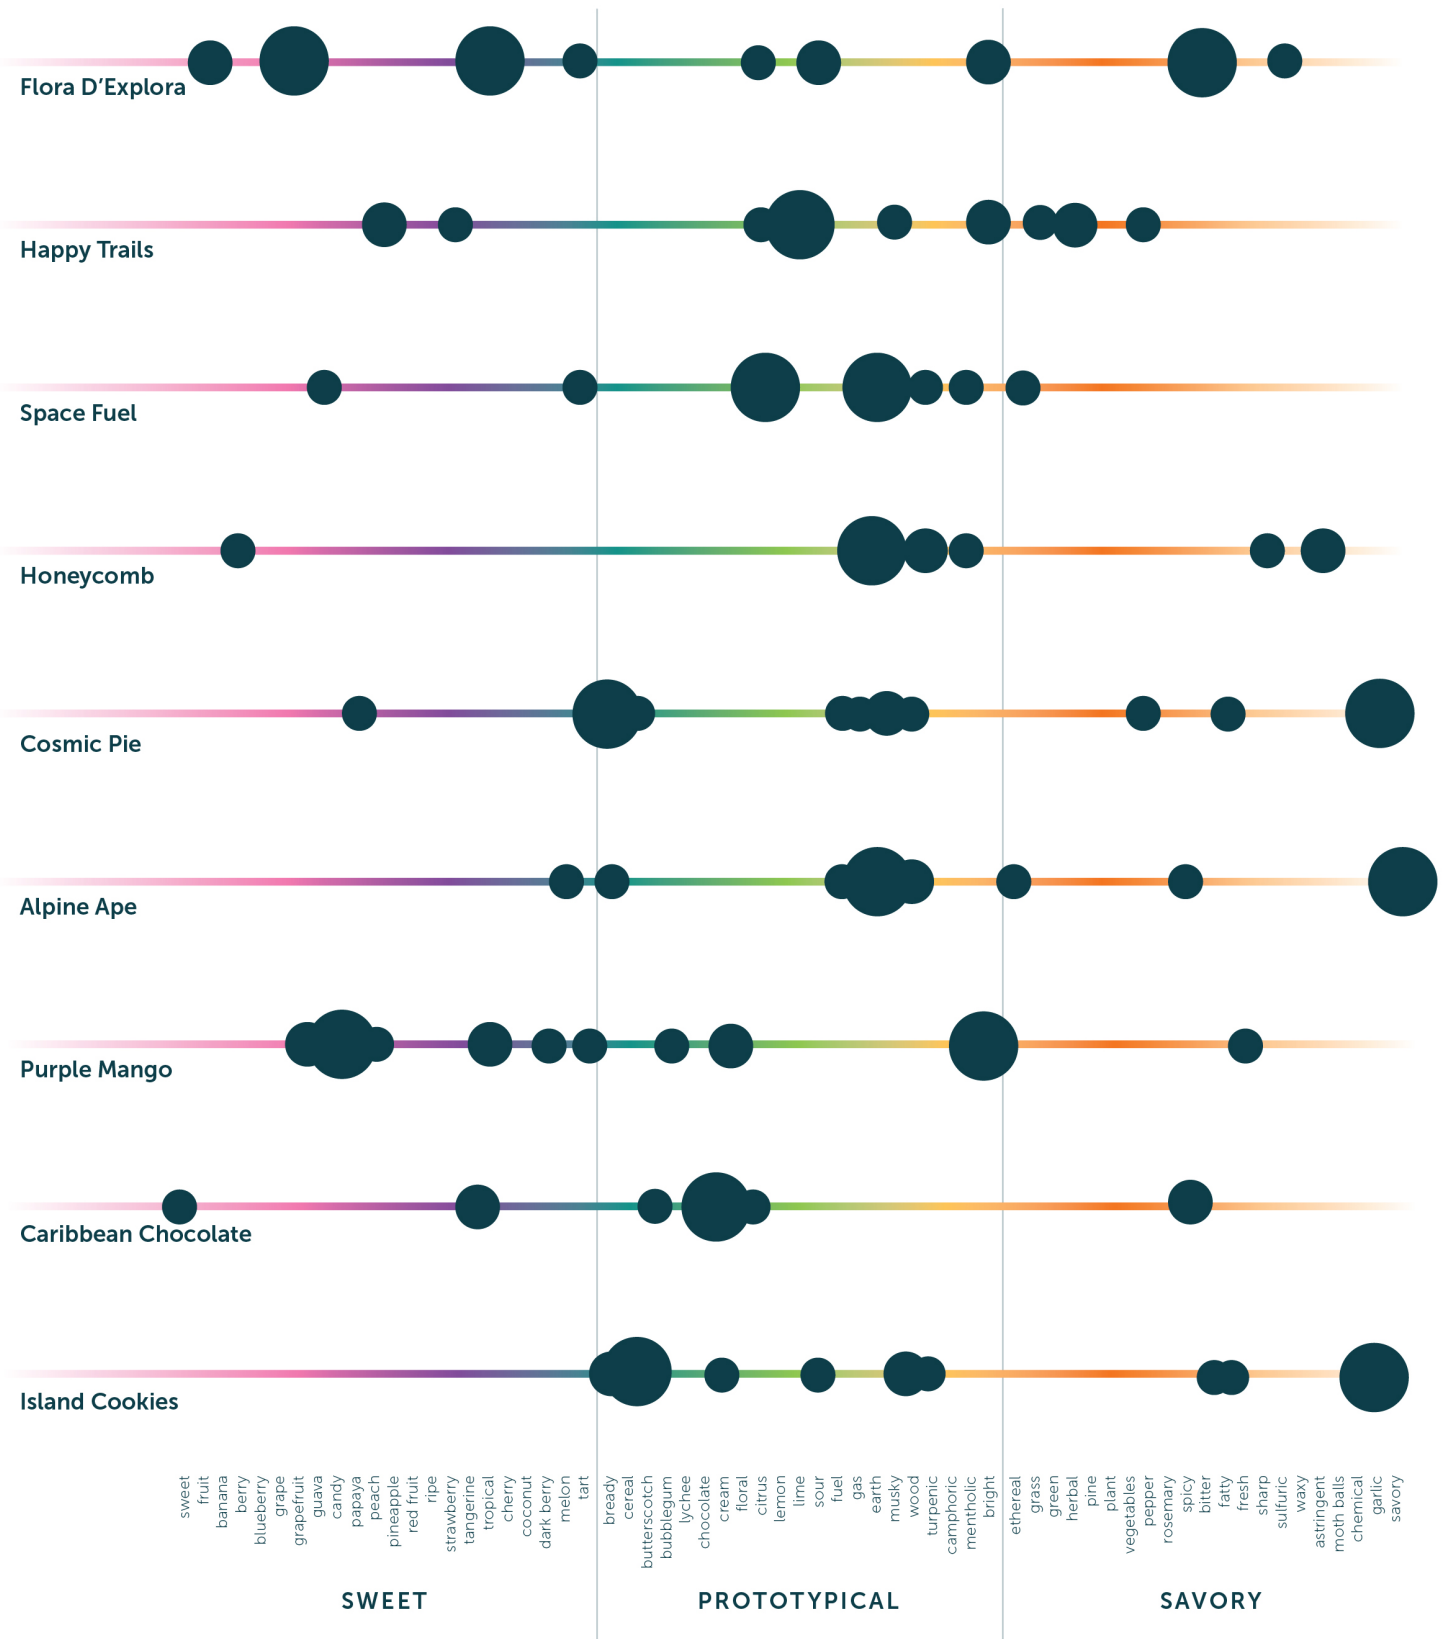

Dewey Dab Pen

Dewbie Pack

Double Dewbie

Tiny Trees

Dewey Aroma Spectrum

Dewey Cultivars

We're pioneering the future of cannabis with a sprinkle of genetic magic, crafting unique cultivars for every vibe and aroma imaginable. Our mission? To delight our Dewey devotees with a diverse array of sensational experiences.

Welcome to the Dewey Difference, where every strain tells a story and satisfaction is guaranteed.

Sativa

Flora D'Explora

Afghani Landrace X Mexican & Thai Landrace

THC Range: 23 - 28%
Aromas: Cheese, Citrus, Gas